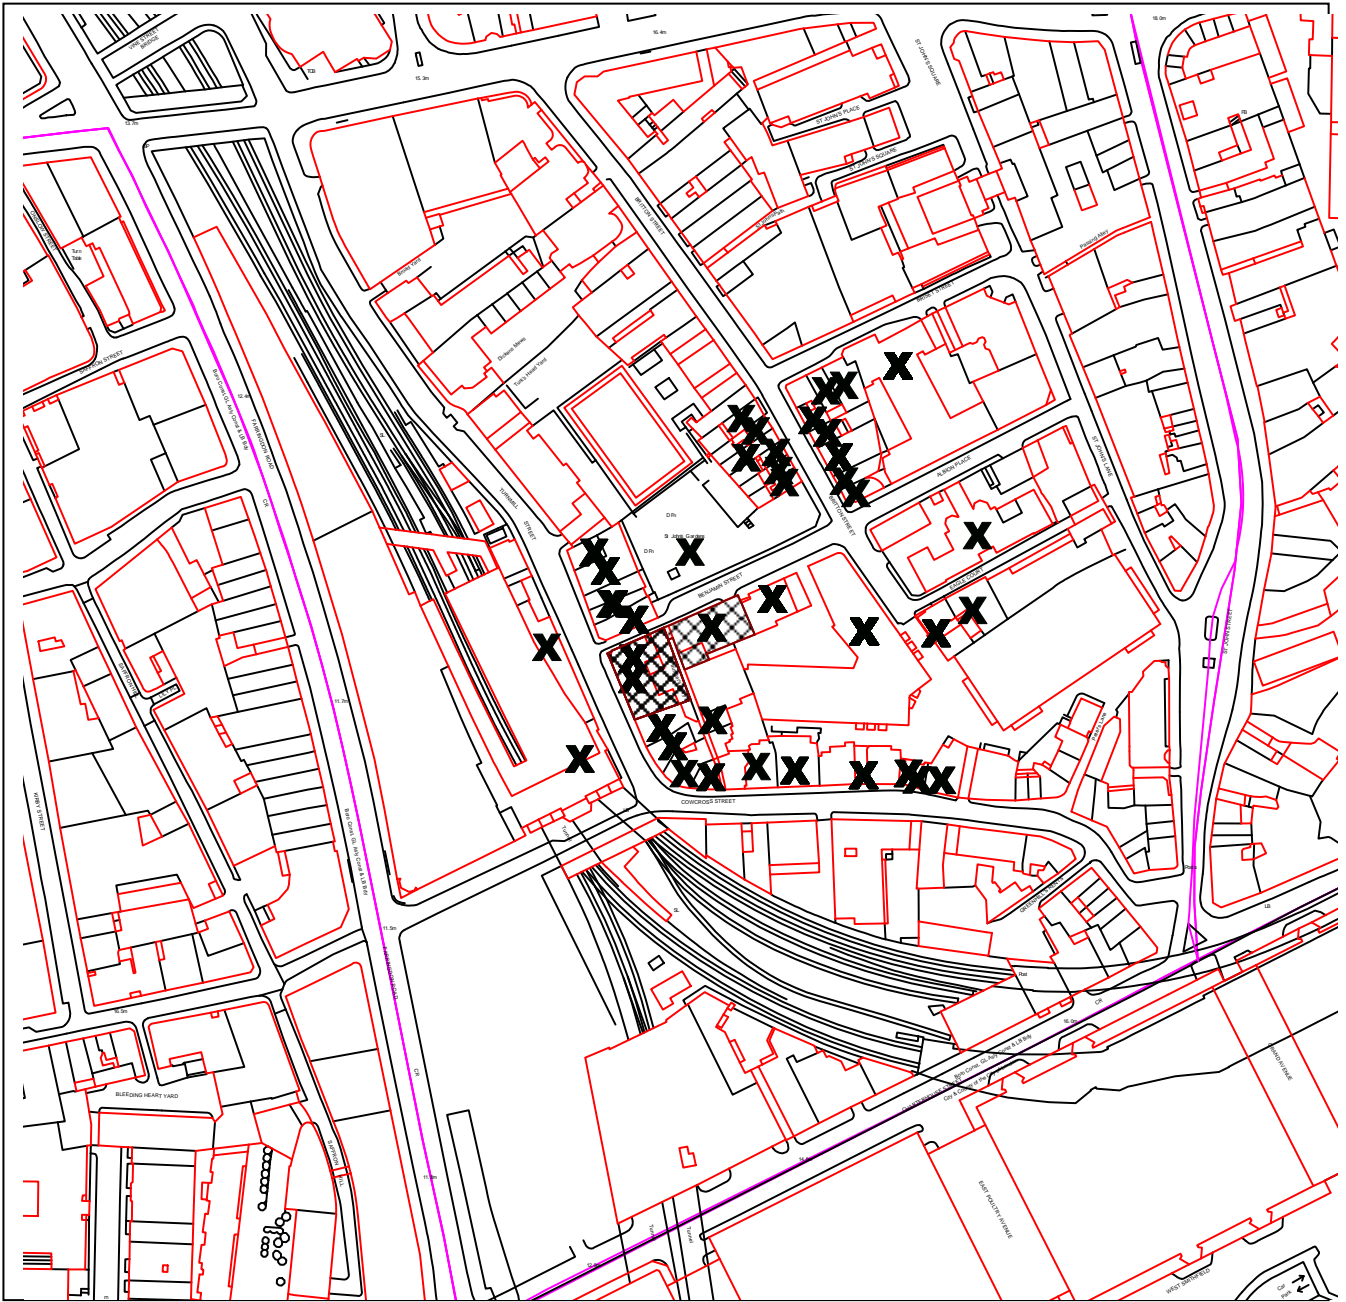

ISLINGTON

DEVELOPMENT MANAGEMENT

PLANNING APPLICATION REF NO: P2014/2950/FUL

LOCATION: 1 & 2-5 BENJAMIN STREET & 94-98 TURNMILL STREET, LONDON EC1

SCALE: 1:2500

This map is reproduced from Ordnance Survey material with the permission of Ordnance Survey on behalf of the Controller of Her Majesty's Stationery Office © Crown copyright. Unauthorised reproduction infringes Crown copyright and may lead to prosecution or civil proceedings.
Islington Council, LA086452